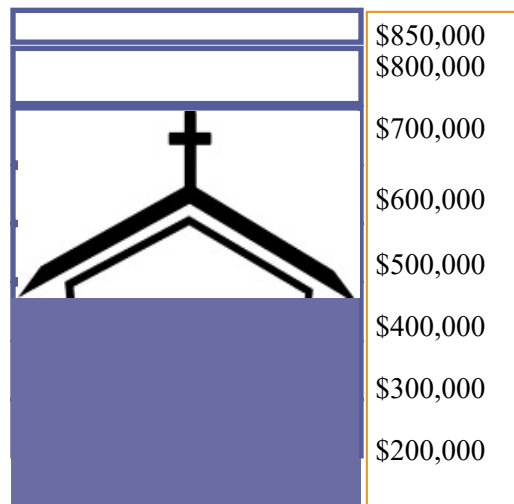

Thank you to the 313 donors who have responded to our *Raise the Roof* campaign, pledging **$435,267.69**

We continue to receive pledge cards in the mail and will keep you updated on how successful this campaign is.

Thank you for your sacrifice and generosity.

Can you help us raise the roof?